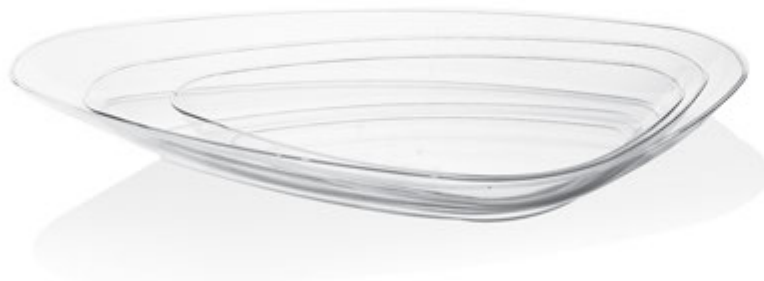

Any color you want...
هر رنگی که شما بخواهید...

Lona Series With their unique shape, LONA series make your parties even more special. The triangular plates, bowls and glasses are light and practical which make them suitable to serve different types of foods. They are great options for both indoor and outdoor activities.

Lona Platter

Code	Size
L 0216	Large
L 0215	Medium
L 0214	Small

Lona Plate

Code	Size
L 0212	Large
L 0211	Medium
L 0210	Small

Lona Soup Bowl

Code	Size
L 0213	Soup Bowl
PET Lid	Size
VL 0213	Soup Bowl NEW

Lona Glass