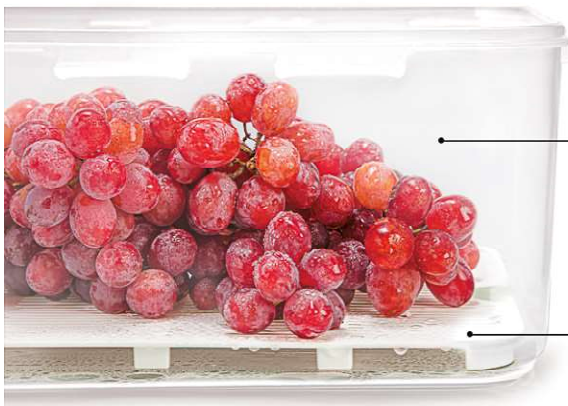

Pack quantity: 12

Box volume(CBM): 0.08m<sup>3</sup>

Box weight: 7.13kg

Size: 26.5Lx21Wx11H cm

Color: ■■

6 260159 502938

TRANSLUCENT  
easy visibility

DRAINER  
sieve to drain